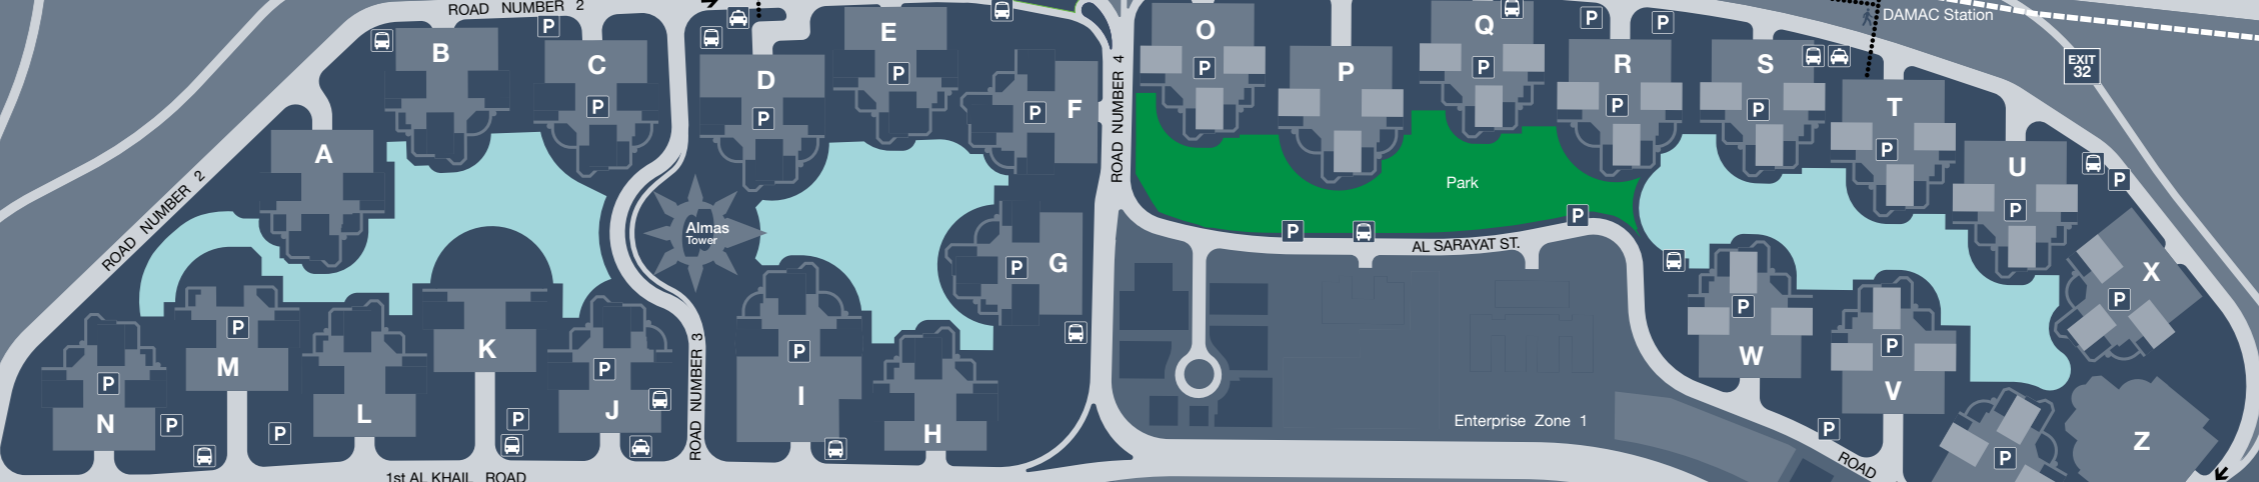

DUBAI MARINA
JUMEIRAH BEACH
RESIDENCE

← ABU DHABI

SHEIKH ZAYED ROAD

DUBAI →

DMCC Station

DAMAC Station

ROAD NUMBER 2

ROAD NUMBER 2

ROAD NUMBER 4

EXIT 32

Enterprise Zone 3

Jewellery & Gemplex

Enterprise Zone 2

UPTOWN
DUBAI

Uptown
Tower

JUMEIRAH ISLANDS

IBN BATTUTA
MALL

Enterprise Zone 4

- Parking
- Taxi
- Dubai Metro
- Bus Stop

AA2

AA1

BB1

BB2

JLT Embankment

Enterprise Zone 1

ROAD NUMBER 5

1st AL KHAIL ROAD

ROAD NUMBER 6